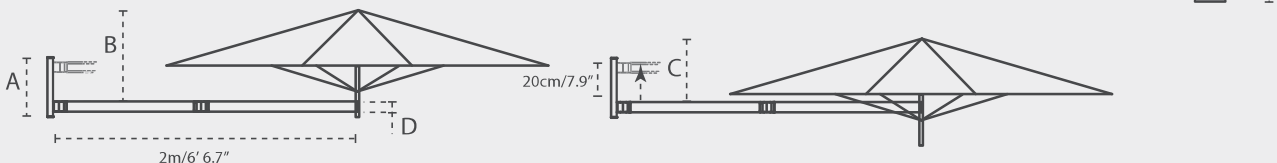

MODELS

WALL

MONO

DUO

MULTI

VERSIONS

Paraflex classic holder
Traditional – SQ 190 / R 270

Paraflex evolution holder
Contemporary – SQ 230 / R 300

POSITIONS

COLORS

	Marble	Curacao	Mint	Blush	Pepper	Lichen	Adriatic	Blue Storm	Flanelle	Black
SUNBRELLA										
SOLIDUM										

All colors of the Sunbrella fabric range furniture grade Solids' (no stripes or patterns) are available on special request with a minimum order quantity of 10 pcs. Contact Umbrosa for more information.

DIMENSIONS

CLASSIC

EVOLUTION

	+/- 2% T-----T	A cm/inch	B cm/ft	C cm/ft	D cm/inch	E cm/ft	F cm/ft	G cm/ft	H cm/ft
	2.7m/8' 10"	34/13.4"	70/2' 3.5"	45/1' 6"	6/2.4"	45/1' 6"	135/4' 5"	270/8' 10"	540/17' 9"
	3m/9' 10"	34/13.4"	70/2' 3.5"	45/1' 6"	6/2.4"	45/1' 6"	150/4' 11"	300/9' 10"	600/19' 8"
	1.9m/6' 3"	34/13.4"	70/2' 3.5"	45/1' 6"	6/2.4"	45/1' 6"	135/4' 5"	190/6' 3"	380/12' 6"
	2.3m/7' 6.6"	34/13.4"	70/2' 3.5"	45/1' 6"	6/2.4"	45/1' 6"	163/5' 4"	230/7' 7"	460/15' 1"