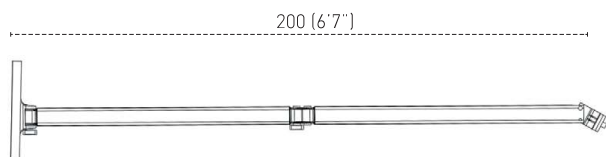

MODELS

WALL

MONO

DUO

MULTI

VERSIONS

Paraflex classic holder
Traditional – SQ 190 / R 270

Paraflex evolution holder
Contemporary – SQ 230 / R 300

DIMENSIONS

CLASSIC

EVOLUTION

	+/- 2% T-----T	A cm/inch	B cm/ft	C cm/ft	D cm/inch	E cm/ft	F cm/ft	G cm/ft	H cm/ft
	2.7m/8' 10"	34/13.4"	70/2' 3.5"	45/1' 6"	6/2.4"	45/1' 6"	135/4' 5"	270/8' 10"	540/17' 9"
	3m/9' 10"	34/13.4"	70/2' 3.5"	45/1' 6"	6/2.4"	45/1' 6"	150/4' 11"	300/9' 10"	600/19' 8"
	1.9m/6' 3"	34/13.4"	70/2' 3.5"	45/1' 6"	6/2.4"	45/1' 6"	135/4' 5"	190/6' 3"	380/12' 6"
	2.3m/7' 6.6"	34/13.4"	70/2' 3.5"	45/1' 6"	6/2.4"	45/1' 6"	163/5' 4"	230/7' 7"	460/15' 1"

ROUND SUPPORT AND POLE OPTIONS

ROUND SUPPORT

Material: Galvanised steel 8mm/0.3"

SINGLE POLE

Not applicable for the Evolution holder

MULTI POLE

	A mm/inch	B mm/inch	C mm/inch	D mm/inch	E mm/inch	F mm/inch	G mm/inch	H cm/ft	I cm/ft
Round Support	40/1.6"	40/1.6"	3/0.12"	215/8.5"	170/6.7"	11/0.43"	490/19"	220/7' 3"	230/7' 6"