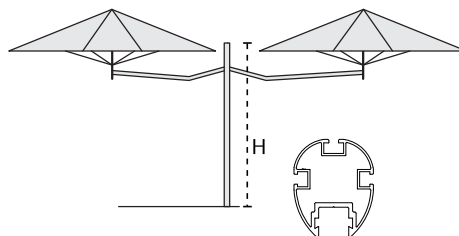

DIMENSIONS

CLASSIC

EVOLUTION

	+/- 2% T-----T	A cm/inch	B cm/ft	C cm/ft	D cm/inch	E cm/ft	F cm/ft	G cm/ft	H cm/ft
	2.7m/8' 10"	34/13.4"	70/2' 3.5"	45/1' 6"	6/2.4"	45/1' 6"	135/4' 5"	270/8' 10"	540/17' 9"
	3m/9' 10"	34/13.4"	70/2' 3.5"	45/1' 6"	6/2.4"	45/1' 6"	150/4' 11"	300/9' 10"	600/19' 8"
	1.9m/6' 3"	34/13.4"	70/2' 3.5"	45/1' 6"	6/2.4"	45/1' 6"	135/4' 5"	190/6' 3"	380/12' 6"
	2.3m/7' 6.6"	34/13.4"	70/2' 3.5"	45/1' 6"	6/2.4"	45/1' 6"	163/5' 4"	230/7' 7"	460/15' 1"

ROUND SUPPORT AND POLE OPTIONS

ROUND SUPPORT

Material: Galvanised steel 8mm/0.3"

SINGLE POLE

Not applicable for the Evolution holder

MULTI POLE

	A mm/inch	B mm/inch	C mm/inch	D mm/inch	E mm/inch	F mm/inch	G mm/inch	H cm/ft	I cm/ft
Round Support	40/1.6"	40/1.6"	3/0.12"	215/8.5"	170/6.7"	11/0.43"	490/19"	220/7' 3"	230/7' 6"