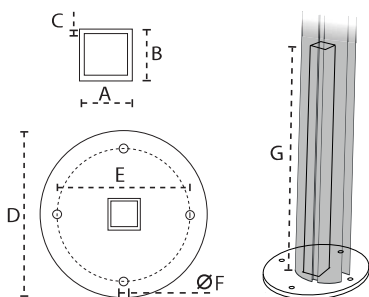

DIMENSIONS

CLASSIC

EVOLUTION

	+/- 2% T-----T	A cm/inch	B cm/ft	C cm/ft	D cm/inch	E cm/ft	F cm/ft	G cm/ft	H cm/ft
	2.7m/8' 10"	34/13.4"	70/2' 3.5"	45/1' 6"	6/2.4"	45/1' 6"	135/4' 5"	270/8' 10"	540/17' 9"
	3m/9' 10"	34/13.4"	70/2' 3.5"	45/1' 6"	6/2.4"	45/1' 6"	150/4' 11"	300/9' 10"	600/19' 8"
	1.9m/6' 3"	34/13.4"	70/2' 3.5"	45/1' 6"	6/2.4"	45/1' 6"	135/4' 5"	190/6' 3"	380/12' 6"
	2.3m/7' 6.6"	34/13.4"	70/2' 3.5"	45/1' 6"	6/2.4"	45/1' 6"	163/5' 4"	230/7' 7"	460/15' 1"

ROUND SUPPORT AND POLE OPTIONS

ROUND SUPPORT

Material: Galvanised steel 8mm/0.3"

SINGLE POLE

Not applicable for the Evolution holder

MULTI POLE

	A mm/inch	B mm/inch	C mm/inch	D mm/inch	E mm/inch	F mm/inch	G mm/inch	H cm/ft	I cm/ft
Round Support	40/1.6"	40/1.6"	3/0.12"	215/8.5"	170/6.7"	11/0.43"	490/19"	220/7' 3"	230/7' 6"