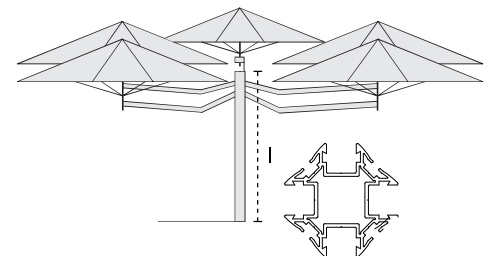

DIMENSIONS

CLASSIC

EVOLUTION

	+/- 2% T-----T	A cm/inch	B cm/ft	C cm/ft	D cm/inch	E cm/ft	F cm/ft	G cm/ft	H cm/ft
	2.7m/8' 10"	34/13.4"	70/2' 3.5"	45/1' 6"	6/2.4"	45/1' 6"	135/4' 5"	270/8' 10"	540/17' 9"
	3m/9' 10"	34/13.4"	70/2' 3.5"	45/1' 6"	6/2.4"	45/1' 6"	150/4' 11"	300/9' 10"	600/19' 8"
	1.9m/6' 3"	34/13.4"	70/2' 3.5"	45/1' 6"	6/2.4"	45/1' 6"	135/4' 5"	190/6' 3"	380/12' 6"
	2.3m/7' 6.6"	34/13.4"	70/2' 3.5"	45/1' 6"	6/2.4"	45/1' 6"	163/5' 4"	230/7' 7"	460/15' 1"

ROUND SUPPORT AND POLE OPTIONS

ROUND SUPPORT

Material: Galvanised steel 8mm/0.3"

SINGLE POLE

Not applicable for the Evolution holder

MULTI POLE

	A mm/inch	B mm/inch	C mm/inch	D mm/inch	E mm/inch	F mm/inch	G mm/inch	H cm/ft	I cm/ft
Round Support	40/1.6"	40/1.6"	3/0.12"	215/8.5"	170/6.7"	11/0.43"	490/19"	220/7' 3"	230/7' 6"