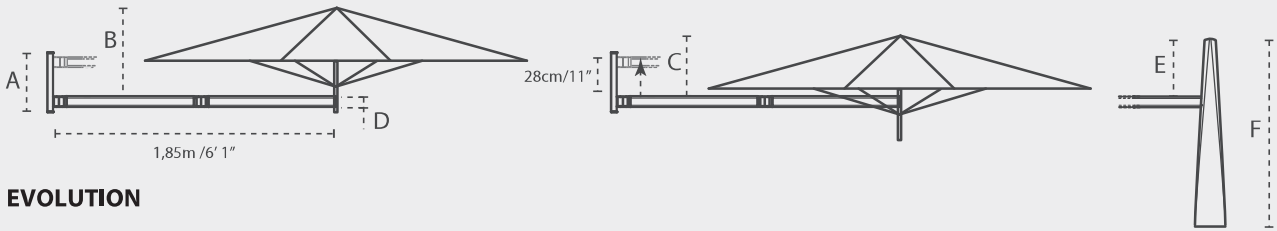

MODELS

WALL

MONO

DUO

MULTI

VERSIONS

Paraflex classic holder
Traditional – SQ 190 / R 270

Paraflex evolution holder
Contemporary – SQ 230 / R 300

DIMENSIONS

CLASSIC

EVOLUTION

	+/- 2% T-----T	A cm/inch	B cm/ft	C cm/ft	D cm/inch	E cm/ft	F cm/ft	G cm/ft	H cm/ft
	2.7m/8' 10"	34/13.4"	70/2' 3.5"	45/1' 6"	6/2.4"	45/1' 6"	135/4' 5"	270/8' 10"	540/17' 9"
	3m/9' 10"	34/13.4"	70/2' 3.5"	45/1' 6"	6/2.4"	45/1' 6"	150/4' 11"	300/9' 10"	600/19' 8"
	1.9m/6' 3"	34/13.4"	70/2' 3.5"	45/1' 6"	6/2.4"	45/1' 6"	135/4' 5"	190/6' 3"	380/12' 6"
	2.3m/7' 6.6"	34/13.4"	70/2' 3.5"	45/1' 6"	6/2.4"	45/1' 6"	163/5' 4"	230/7' 7"	460/15' 1"

ROUND SUPPORT AND POLE OPTIONS

ROUND SUPPORT

Material: Galvanised steel 8mm/0.3"

SINGLE POLE

Not applicable for the Evolution holder

MULTI POLE

	A mm/inch	B mm/inch	C mm/inch	D mm/inch	E mm/inch	F mm/inch	G mm/inch	H cm/ft	I cm/ft
Round Support	40/1.6"	40/1.6"	3/0.12"	215/8.5"	170/6.7"	11/0.43"	490/19"	220/7' 3"	230/7' 6"