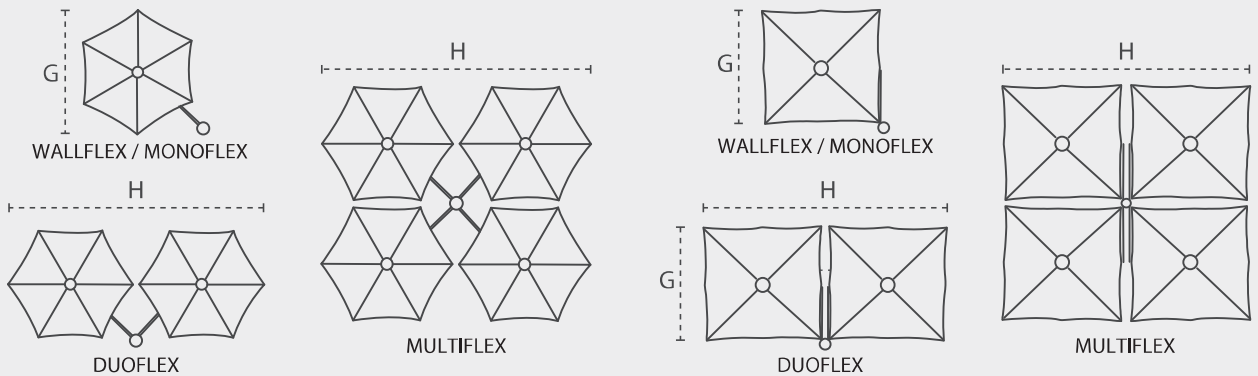

MODELS

WALL

MONO

DUO

MULTI

VERSIONS

Paraflex classic holder
Traditional – SQ 190 / R 270

Paraflex evolution holder
Contemporary – SQ 230 / R 300

POSITIONS

COLORS

	Marble	Curacao	Mint	Blush	Pepper	Lichen	Adriatic	Blue Storm	Flanelle	Black
SUNBRELLA										
SOLIDUM										

All colors of the Sunbrella fabric range furniture grade Solids' (no stripes or patterns) are available on special request with a minimum order quantity of 10 pcs. Contact Umbrosa for more information.

DIMENSIONS

CLASSIC

EVOLUTION

	+/- 2% T-----T	A cm/inch	B cm/ft	C cm/ft	D cm/inch	E cm/ft	F cm/ft	G cm/ft	H cm/ft
	2.7m/8' 10"	34/13.4"	70/2' 3.5"	45/1' 6"	6/2.4"	45/1' 6"	135/4' 5"	270/8' 10"	540/17' 9"
	3m/9' 10"	34/13.4"	70/2' 3.5"	45/1' 6"	6/2.4"	45/1' 6"	150/4' 11"	300/9' 10"	600/19' 8"
	1.9m/6' 3"	34/13.4"	70/2' 3.5"	45/1' 6"	6/2.4"	45/1' 6"	135/4' 5"	190/6' 3"	380/12' 6"
	2.3m/7' 6.6"	34/13.4"	70/2' 3.5"	45/1' 6"	6/2.4"	45/1' 6"	163/5' 4"	230/7' 7"	460/15' 1"