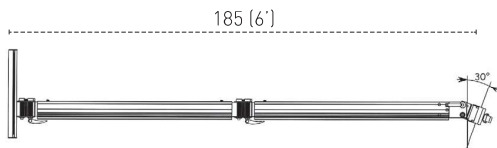

MODELS

WALL

MONO

DUO

MULTI

VERSIONS

Paraflex classic holder
Traditional – SQ 190 / R 270

Paraflex evolution holder
Contemporary – SQ 230 / R 300

DIMENSIONS

CLASSIC

EVOLUTION

	+/- 2% T-----T	A cm/inch	B cm/ft	C cm/ft	D cm/inch	E cm/ft	F cm/ft	G cm/ft	H cm/ft
	2.7m/8' 10"	34/13.4"	70/2' 3.5"	45/1' 6"	6/2.4"	45/1' 6"	135/4' 5"	270/8' 10"	540/17' 9"
	3m/9' 10"	34/13.4"	70/2' 3.5"	45/1' 6"	6/2.4"	45/1' 6"	150/4' 11"	300/9' 10"	600/19' 8"
	1.9m/6' 3"	34/13.4"	70/2' 3.5"	45/1' 6"	6/2.4"	45/1' 6"	135/4' 5"	190/6' 3"	380/12' 6"
	2.3m/7' 6.6"	34/13.4"	70/2' 3.5"	45/1' 6"	6/2.4"	45/1' 6"	163/5' 4"	230/7' 7"	460/15' 1"

ROUND SUPPORT AND POLE OPTIONS

ROUND SUPPORT

Material: Galvanised steel 8mm/0.3"

SINGLE POLE

Not applicable for the Evolution holder

MULTI POLE

	A mm/inch	B mm/inch	C mm/inch	D mm/inch	E mm/inch	F mm/inch	G mm/inch	H cm/ft	I cm/ft
Round Support	40/1.6"	40/1.6"	3/0.12"	215/8.5"	170/6.7"	11/0.43"	490/19"	220/7' 3"	230/7' 6"